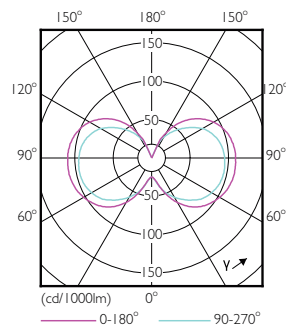

Product data

General Information		Wattage Equivalent	
Cap-Base	G9 [G9]		35 W
Nominal Lifetime (Nom)	15000 h	Starting Time (Nom)	0.5 s
Switching Cycle	30000X	Warm Up Time To 60% Light (Nom)	0.5 s
Technical Type	2.8-35W	Power Factor (Nom)	0.4
		Voltage (Nom)	220-240 V
Light Technical		Temperature	
Color Code	827 [CCT of 2700K]	T-Case Maximum (Nom)	80 °C
Luminous Flux (Nom)	315 lm		
Luminous Flux (Rated) (Nom)	315 lm	Controls and Dimming	
Color Designation	Warm White (WW)	Dimmable	No
Correlated Color Temperature (Nom)	2700 K		
Luminous Efficacy (rated) (Nom)	112.50 lm/W	Approval and Application	
Color Consistency	<6	Energy Efficiency Label (EEL)	A++
Color Rendering Index (Nom)	80	Energy Consumption kWh/1000 h	3 kWh
LLMF At End Of Nominal Lifetime (Nom)	70 %		
Operating and Electrical		Product Data	
Input Frequency	50 Hz	Full product code	871869672642600
Power (Rated) (Nom)	2.8 W	Order product name	CorePro LEDcapsule ND 2.8-35W G9 827
Lamp Current (Nom)	26 mA	EAN/UPC - Product	8718696726426
		Order code	929001357702

CorePro LEDcapsule MV

Numerator - Quantity Per Pack	1
Numerator - Packs per outer box	12
Material Nr. (12NC)	929001357702

Net Weight (Piece)	0.012 kg
--------------------	----------

Dimensional drawing

Capsule 230V 3-35W 315lm 2700K G9 ND

Product	D	C
CorePro LEDcapsule ND 2.8-35W G9 827	16 mm	49 mm

Photometric data

General Uniform Lighting

CorePro LEDcapsule MV 35W G9 827 Capsule

CorePro LEDcapsule MV 35W G9 827 Capsule

CorePro LEDcapsule MV