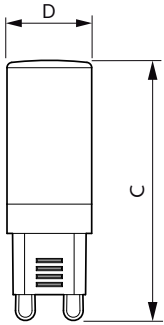

CorePro LEDcapsule MV

Numerator - Quantity Per Pack	1
Numerator - Packs per outer box	12
Material Nr. (12NC)	929001357702

Net Weight (Piece)	0.012 kg

Dimensional drawing

Capsule 230V 3-35W 315lm 2700K G9 ND

Product	D	C
CorePro LEDcapsule ND 2.8-35W G9 827	16 mm	49 mm