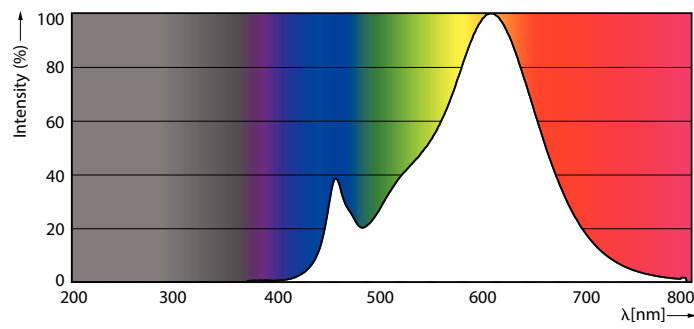

CorePro LEDcapsule MV 35W G9 827 Capsule