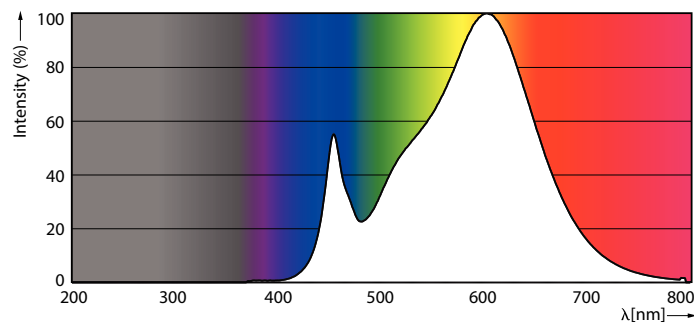

CorePro LEDcapsule MV 35W G9 830 Capsule