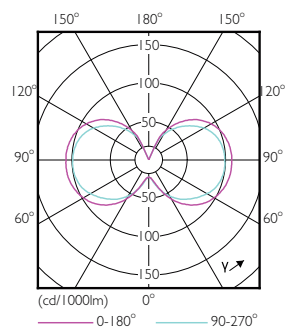

Product data

General Information		Wattage Equivalent	
Cap-Base	G9 [G9]		35 W
Nominal Lifetime (Nom)	15000 h	Starting Time (Nom)	0.5 s
Switching Cycle	30000X	Warm Up Time To 60% Light (Nom)	0.5 s
Technical Type	2.8-35W	Power Factor (Nom)	0.4
		Voltage (Nom)	220-240 V
Light Technical		Temperature	
Color Code	830 [CCT of 3000K]	T-Case Maximum (Nom)	80 °C
Luminous Flux (Nom)	315 lm		
Luminous Flux (Rated) (Nom)	315 lm	Controls and Dimming	
Color Designation	White (WH)	Dimmable	No
Correlated Color Temperature (Nom)	3000 K		
Luminous Efficacy (rated) (Nom)	112.50 lm/W	Approval and Application	
Color Consistency	<6	Energy Efficiency Label (EEL)	A++
Color Rendering Index (Nom)	80	Energy Consumption kWh/1000 h	3 kWh
LLMF At End Of Nominal Lifetime (Nom)	70 %		
Operating and Electrical		Product Data	
Input Frequency	50 Hz	Full product code	871869672644000
Power (Rated) (Nom)	2.8 W	Order product name	CorePro LEDcapsule ND 2.8-35W G9 830
Lamp Current (Nom)	26 mA	EAN/UPC - Product	8718696726440
		Order code	929001357802

CorePro LEDcapsule MV

Numerator - Quantity Per Pack	1
Numerator - Packs per outer box	12
Material Nr. (12NC)	929001357802

Net Weight (Piece)	0.012 kg
--------------------	----------

Dimensional drawing

Capsule 230V 3-35W 315lm 3000K G9 ND

Product	D	C
CorePro LEDcapsule ND 2.8-35W G9 830	16 mm	49 mm

Photometric data

General Uniform Lighting

CorePro LEDcapsule MV 35W G9 830 Capsule

CorePro LEDcapsule MV 35W G9 830 Capsule

CorePro LEDcapsule MV