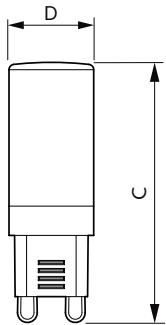

CorePro LEDcapsule MV

Numerator - Quantity Per Pack	1
Numerator - Packs per outer box	12
Material Nr. (12NC)	929001357802

Net Weight (Piece)	0.012 kg

Dimensional drawing

Capsule 230V 3-35W 315lm 3000K G9 ND

Product	D	C
CorePro LEDcapsule ND 2.8-35W G9 830	16 mm	49 mm