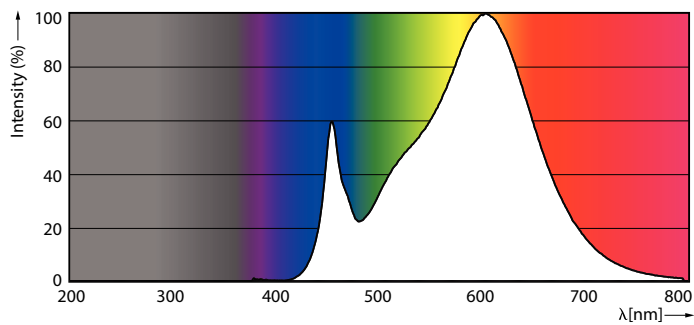

CorePro LEDcapsule MV 25W G9 830 Capsule