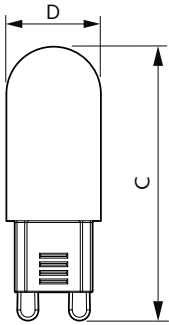

CorePro LEDcapsule MV

Numerator - Quantity Per Pack	1
Numerator - Packs per outer box	12
Material Nr. (12NC)	929001364702

Net Weight (Piece)	0.012 kg

Dimensional drawing

G9 230V 2.5-25W 204lm 3000K G9 ND

Product	D	C
CorePro LEDcapsule ND 1.9-25W G9 830	16.5 mm	48 mm