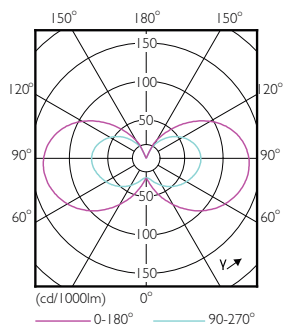

CorePro LEDcapsule MV 25W G9 827 Capsule