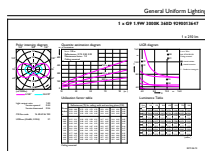

Photometric data

CorePro LEDcapsule MV 25W G9 830 Capsule