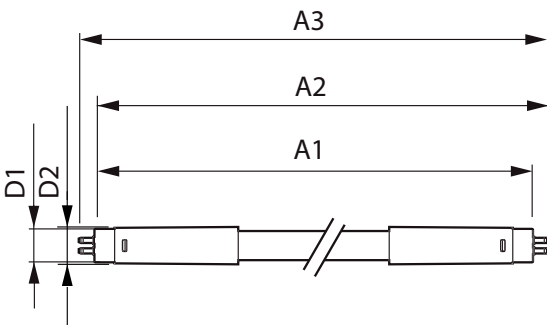

MASTER LEDtube InstantFit HF T5

Controls and Dimming

Dimmable No

Mechanical and Housing

Product Length 600 mm

Approval and Application

Energy Saving Product Yes

Energy Efficiency Label (EEL) A+

Approval Marks TUV CE marking RoHS compliance KEMA Keur certificate

Energy Consumption kWh/1000 h 10 kWh

Product Data

Full product code 871869674327000

Order product name MAS LEDtube HF 600mm HE 8W 865 T5

EAN/UPC - Product 8718696743270

Order code 929001390902

Numerator - Quantity Per Pack 1

Numerator - Packs per outer box 10

Material Nr. (12NC) 929001390902

Net Weight (Piece) 0.080 kg

Dimensional drawing