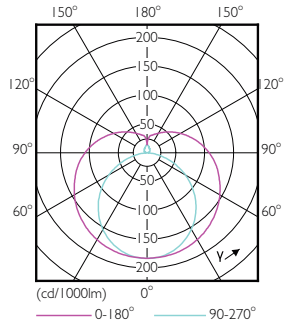

MASTER LEDtube InstantFit HF T5

Photometric data

LEDtube 600mm 8W G5 830 1000lm