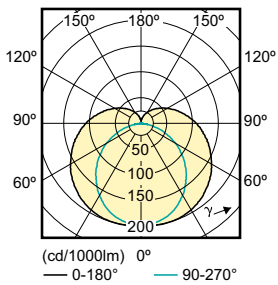

MASTER LEDtube InstantFit HF T5

Order Code	Full Product Name	T-Case Maximum (Nom)	Order Code	Full Product Name	T-Case Maximum (Nom)
929001346302	MAS LEDtube HF 1500mm UO 36W 865 T5	-	929001391102	MAS LEDtube HF 1200mm HE 16.5W 840 T5	65 °C
929001390702	MAS LEDtube HF 600mm HE 8W 830 T5	65 °C	929001391202	MAS LEDtube HF 1200mm HE 16.5W 865 T5	65 °C
929001390802	MAS LEDtube HF 600mm HE 8W 840 T5	65 °C	929001391302	MAS LEDtube HF 1500mm HE 20W 830 T5	65 °C
929001390902	MAS LEDtube HF 600mm HE 8W 865 T5	65 °C	929001391402	MAS LEDtube HF 1500mm HE 20W 840 T5	65 °C
929001391002	MAS LEDtube HF 1200mm HE 16.5W 830 T5	65 °C	929001391502	MAS LEDtube HF 1500mm HE 20W 865 T5	65 °C

Light Distribution Diagrams

LEDtube 600mm 8W G5 830 1000lm