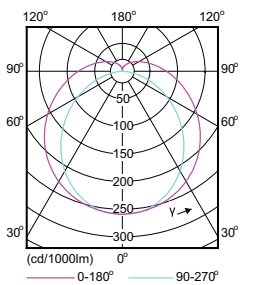

MASTER LEDtube InstantFit HF T5

Order Code	Full Product Name	T-Case Maximum (Nom)	Order Code	Full Product Name	T-Case Maximum (Nom)
929001346302	MAS LEDtube HF 1500mm UO 36W 865 T5	-	929001391102	MAS LEDtube HF 1200mm HE 16.5W 840 T5	65 °C
929001390702	MAS LEDtube HF 600mm HE 8W 830 T5	65 °C	929001391202	MAS LEDtube HF 1200mm HE 16.5W 865 T5	65 °C
929001390802	MAS LEDtube HF 600mm HE 8W 840 T5	65 °C	929001391302	MAS LEDtube HF 1500mm HE 20W 830 T5	65 °C
929001390902	MAS LEDtube HF 600mm HE 8W 865 T5	65 °C	929001391402	MAS LEDtube HF 1500mm HE 20W 840 T5	65 °C
929001391002	MAS LEDtube HF 1200mm HE 16.5W 830 T5	65 °C	929001391502	MAS LEDtube HF 1500mm HE 20W 865 T5	65 °C

Light Distribution Diagrams

LEDtube 600mm 8W G5 830 1000lm