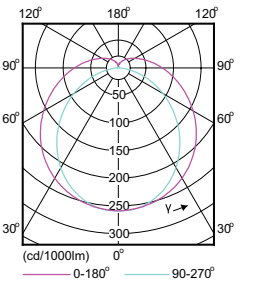

MASTER LEDtube InstantFit HF T5

Order Code	Full Product Name	T-Case Maximum (Nom)	Order Code	Full Product Name	T-Case Maximum (Nom)
929001346302	MAS LEDtube HF 1500mm UO 36W 865 T5	-	929001391102	MAS LEDtube HF 1200mm HE 16.5W 840 T5	65 °C
929001390702	MAS LEDtube HF 600mm HE 8W 830 T5	65 °C	929001391202	MAS LEDtube HF 1200mm HE 16.5W 865 T5	65 °C
929001390802	MAS LEDtube HF 600mm HE 8W 840 T5	65 °C	929001391302	MAS LEDtube HF 1500mm HE 20W 830 T5	65 °C
929001390902	MAS LEDtube HF 600mm HE 8W 865 T5	65 °C	929001391402	MAS LEDtube HF 1500mm HE 20W 840 T5	65 °C
929001391002	MAS LEDtube HF 1200mm HE 16.5W 830 T5	65 °C	929001391502	MAS LEDtube HF 1500mm HE 20W 865 T5	65 °C

Light Distribution Diagrams

LEDtube 600mm 8W G5 830 1000lm