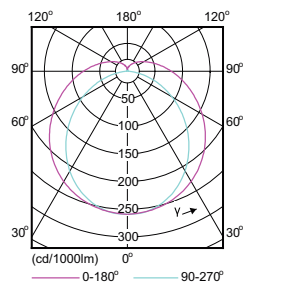

MASTER LEDtube InstantFit HF T5

Order Code	Full Product Name	T-Case Maximum (Nom)	Order Code	Full Product Name	T-Case Maximum (Nom)
929001346302	MAS LEDtube HF 1500mm UO 36W 865 T5	-	929001391102	MAS LEDtube HF 1200mm HE 16.5W 840 T5	65 °C
929001390702	MAS LEDtube HF 600mm HE 8W 830 T5	65 °C	929001391202	MAS LEDtube HF 1200mm HE 16.5W 865 T5	65 °C
929001390802	MAS LEDtube HF 600mm HE 8W 840 T5	65 °C	929001391302	MAS LEDtube HF 1500mm HE 20W 830 T5	65 °C
929001390902	MAS LEDtube HF 600mm HE 8W 865 T5	65 °C	929001391402	MAS LEDtube HF 1500mm HE 20W 840 T5	65 °C
929001391002	MAS LEDtube HF 1200mm HE 16.5W 830 T5	65 °C	929001391502	MAS LEDtube HF 1500mm HE 20W 865 T5	65 °C

Light Distribution Diagrams

LEDtube 600mm 8W G5 830 1000lm