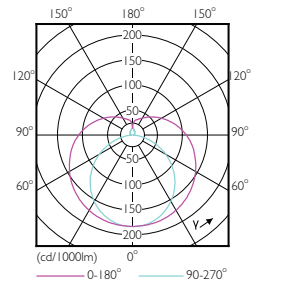

MASTER LEDtube InstantFit HF T5

Order Code	Full Product Name	T-Case Maximum (Nom)	Order Code	Full Product Name	T-Case Maximum (Nom)
929001346302	MAS LEDtube HF 1500mm UO 36W 865 T5	-	929001391102	MAS LEDtube HF 1200mm HE 16.5W 840 T5	65 °C
929001390702	MAS LEDtube HF 600mm HE 8W 830 T5	65 °C	929001391202	MAS LEDtube HF 1200mm HE 16.5W 865 T5	65 °C
929001390802	MAS LEDtube HF 600mm HE 8W 840 T5	65 °C	929001391302	MAS LEDtube HF 1500mm HE 20W 830 T5	65 °C
929001390902	MAS LEDtube HF 600mm HE 8W 865 T5	65 °C	929001391402	MAS LEDtube HF 1500mm HE 20W 840 T5	65 °C
929001391002	MAS LEDtube HF 1200mm HE 16.5W 830 T5	65 °C	929001391502	MAS LEDtube HF 1500mm HE 20W 865 T5	65 °C

Light Distribution Diagrams

LEDtube 600mm 8W G5 830 1000lm