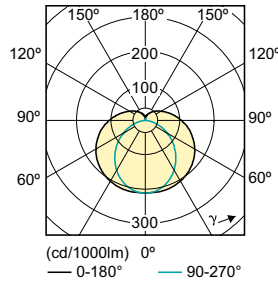

MASTER LEDtube InstantFit HF T5

Order Code	Full Product Name	T-Case Maximum (Nom)	Order Code	Full Product Name	T-Case Maximum (Nom)
929001346302	MAS LEDtube HF 1500mm UO 36W 865 T5	-	929001391102	MAS LEDtube HF 1200mm HE 16.5W 840 T5	65 °C
929001390702	MAS LEDtube HF 600mm HE 8W 830 T5	65 °C	929001391202	MAS LEDtube HF 1200mm HE 16.5W 865 T5	65 °C
929001390802	MAS LEDtube HF 600mm HE 8W 840 T5	65 °C	929001391302	MAS LEDtube HF 1500mm HE 20W 830 T5	65 °C
929001390902	MAS LEDtube HF 600mm HE 8W 865 T5	65 °C	929001391402	MAS LEDtube HF 1500mm HE 20W 840 T5	65 °C
929001391002	MAS LEDtube HF 1200mm HE 16.5W 830 T5	65 °C	929001391502	MAS LEDtube HF 1500mm HE 20W 865 T5	65 °C

Light Distribution Diagrams

LEDtube 600mm 8W G5 830 1000lm