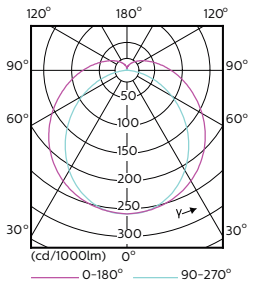

MASTER LEDtube InstantFit HF T5

Order Code	Full Product Name	T-Case Maximum (Nom)	Order Code	Full Product Name	T-Case Maximum (Nom)
929001346302	MAS LEDtube HF 1500mm UO 36W 865 T5	-	929001391102	MAS LEDtube HF 1200mm HE 16.5W 840 T5	65 °C
929001390702	MAS LEDtube HF 600mm HE 8W 830 T5	65 °C	929001391202	MAS LEDtube HF 1200mm HE 16.5W 865 T5	65 °C
929001390802	MAS LEDtube HF 600mm HE 8W 840 T5	65 °C	929001391302	MAS LEDtube HF 1500mm HE 20W 830 T5	65 °C
929001390902	MAS LEDtube HF 600mm HE 8W 865 T5	65 °C	929001391402	MAS LEDtube HF 1500mm HE 20W 840 T5	65 °C
929001391002	MAS LEDtube HF 1200mm HE 16.5W 830 T5	65 °C	929001391502	MAS LEDtube HF 1500mm HE 20W 865 T5	65 °C

Light Distribution Diagrams

LEDtube 600mm 8W G5 830 1000lm