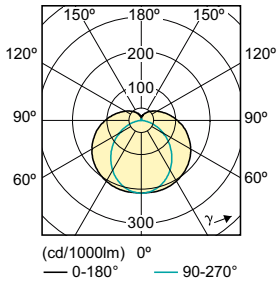

MASTER LEDtube InstantFit HF T5

Order Code	Full Product Name	T-Case Maximum (Nom)	Order Code	Full Product Name	T-Case Maximum (Nom)
929001346302	MAS LEDtube HF 1500mm UO 36W 865 T5	-	929001391102	MAS LEDtube HF 1200mm HE 16.5W 840 T5	65 °C
929001390702	MAS LEDtube HF 600mm HE 8W 830 T5	65 °C	929001391202	MAS LEDtube HF 1200mm HE 16.5W 865 T5	65 °C
929001390802	MAS LEDtube HF 600mm HE 8W 840 T5	65 °C	929001391302	MAS LEDtube HF 1500mm HE 20W 830 T5	65 °C
929001390902	MAS LEDtube HF 600mm HE 8W 865 T5	65 °C	929001391402	MAS LEDtube HF 1500mm HE 20W 840 T5	65 °C
929001391002	MAS LEDtube HF 1200mm HE 16.5W 830 T5	65 °C	929001391502	MAS LEDtube HF 1500mm HE 20W 865 T5	65 °C

Light Distribution Diagrams

LEDtube 600mm 8W G5 830 1000lm