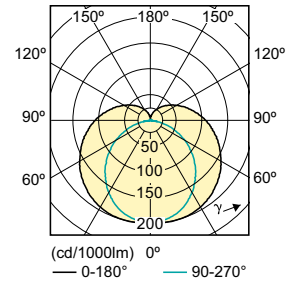

MASTER LEDtube InstantFit HF T5

Order Code	Full Product Name	T-Case Maximum (Nom)	Order Code	Full Product Name	T-Case Maximum (Nom)
929001346302	MAS LEDtube HF 1500mm UO 36W 865 T5	-	929001391102	MAS LEDtube HF 1200mm HE 16.5W 840 T5	65 °C
929001390702	MAS LEDtube HF 600mm HE 8W 830 T5	65 °C	929001391202	MAS LEDtube HF 1200mm HE 16.5W 865 T5	65 °C
929001390802	MAS LEDtube HF 600mm HE 8W 840 T5	65 °C	929001391302	MAS LEDtube HF 1500mm HE 20W 830 T5	65 °C
929001390902	MAS LEDtube HF 600mm HE 8W 865 T5	65 °C	929001391402	MAS LEDtube HF 1500mm HE 20W 840 T5	65 °C
929001391002	MAS LEDtube HF 1200mm HE 16.5W 830 T5	65 °C	929001391502	MAS LEDtube HF 1500mm HE 20W 865 T5	65 °C

Light Distribution Diagrams

LEDtube 600mm 8W G5 830 1000lm