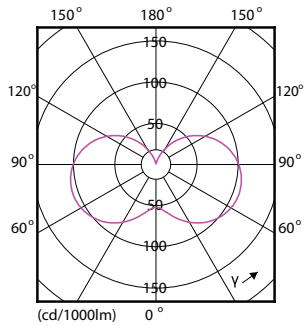

CorePro LED candles and lusters

Photometric data

CorePro LEDcandle 40W E14 865 FR B35