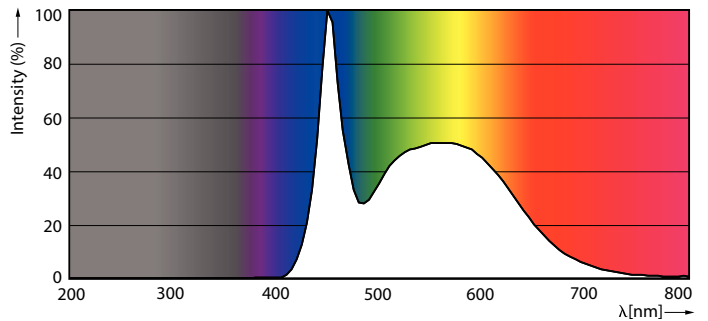

CorePro LED candles and lusters

Controls and Dimming

Dimmable No

Mechanical and Housing

Bulb Finish Frosted

Approval and Application

Energy Efficiency Label (EEL) A+

Energy Consumption kWh/1000 h 6 kWh

Product Data

Full product code 871869674681300

Order product name	CorePro LEDcandle ND 5.5-40W E14 865 B35 FR
EAN/UPC - Product	8718696746813
Order code	929001394502
Numerator - Quantity Per Pack	1
Numerator - Packs per outer box	10
Material Nr. (12NC)	929001394502
Net Weight (Piece)	0.040 kg

Dimensional drawing

Product	D	C
CorePro LEDcandle ND 5.5-40W E14 865 B35 FR	35 mm	106 mm

Photometric data

CorePro LEDcandle 40W E14 865 FR B35