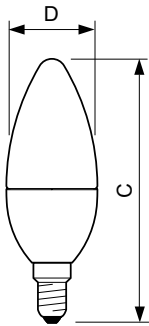

CorePro LED candles and lusters

Controls and Dimming

Dimmable No

Mechanical and Housing

Bulb Finish Frosted

Approval and Application

Energy Efficiency Label (EEL) A+

Energy Consumption kWh/1000 h 6 kWh

Product Data

Full product code 871869674681300

Order product name	CorePro LEDcandle ND 5.5-40W E14 865 B35 FR
EAN/UPC - Product	8718696746813
Order code	929001394502
Numerator - Quantity Per Pack	1
Numerator - Packs per outer box	10
Material Nr. (12NC)	929001394502
Net Weight (Piece)	0.040 kg

Dimensional drawing

Candle B35 5.5-40W 520lm 6500K E14 ND FR

Product	D	C
CorePro LEDcandle ND 5.5-40W E14 865 B35 FR	35 mm	106 mm