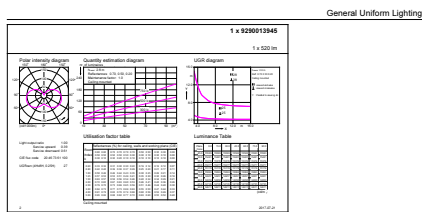

Photometric data

CorePro LEDcandle 40W E14 865 FR B35