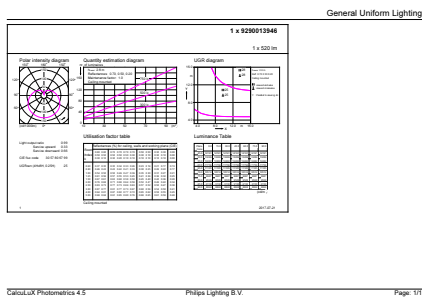

Photometric data

CorePro LEDcandle 40W E14 865 FR B35