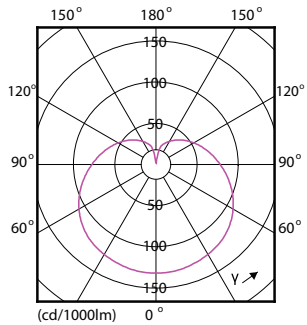

CorePro LED candles and lusters

Photometric data

CorePro LEDluster 40W E14 865 FR P45