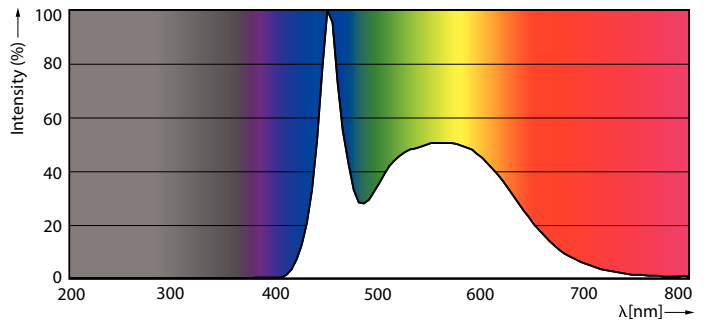

Photometric data

CorePro LEDcandle 40W E14 865 FR B35