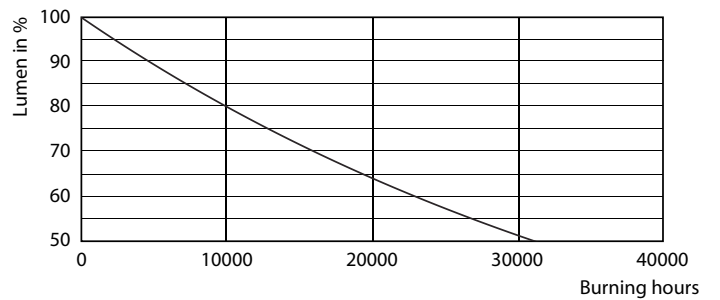

LEDbulb 60W E14 827 FR B38