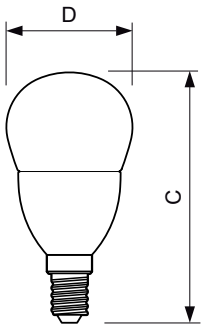

## Dimensional drawing

Candle P45 5.5-40W 520lm 6500K E14 ND FR

Product	D	C
CorePro lustre ND 5.5-40W E14 865 P45 FR	45 mm	88 mm