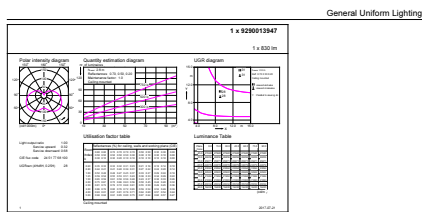

Photometric data

CorePro LEDcandle 60W E14 865 FR B38