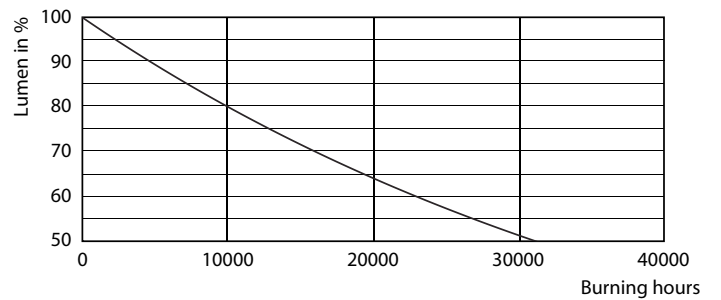

Product data

General Information		LLMF At End Of Nominal Lifetime (Nom)	
Cap-Base	E14 [E14]		70 %
Nominal Lifetime (Nom)	15000 h	Operating and Electrical	
Switching Cycle	50000X	Input Frequency	50 to 60 Hz
Technical Type	7-60W	Power (Rated) (Nom)	7 W
Light Technical		Lamp Current (Nom)	65 mA
Color Code	865 [CCT of 6500K]	Wattage Equivalent	60 W
Luminous Flux (Nom)	830 lm	Starting Time (Nom)	0.5 s
Luminous Flux (Rated) (Nom)	830 lm	Warm Up Time To 60% Light (Nom)	0.5 s
Color Designation	Cool Daylight	Power Factor (Nom)	0.5
Correlated Color Temperature (Nom)	6500 K	Voltage (Nom)	220-240 V
Luminous Efficacy (rated) (Nom)	118.57 lm/W	Temperature	
Color Consistency	<6	T-Case Maximum (Nom)	90 °C
Color Rendering Index (Nom)	80		

Dimensional drawing

Candle B38 7-60W 830lm 6500K E14 ND FR

Product	D	C
CorePro LEDcandle ND 7-60W E14 865 B38 FR	38 mm	114 mm

Photometric data

CalcLux Photometrics 4.5 Philips Lighting B.V. Page: 1/1

CorePro LEDcandle 60W E14 865 FR B38

CorePro LED candles and lusters

Photometric data

CorePro LEDcandle 60W E14 865 FR B38

Lifetime

LEDbulb 60W E14 827 FR B38

LEDbulb 60W E14 827 FR B38