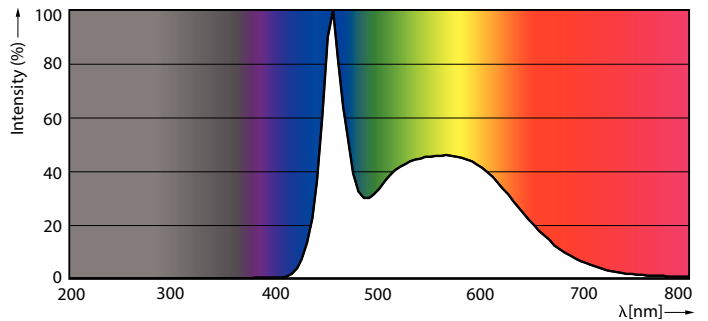

CorePro LED candles and lusters

Controls and Dimming

Dimmable No

Mechanical and Housing

Bulb Finish Frosted

Approval and Application

Energy Efficiency Label (EEL) A++

Energy Consumption kWh/1000 h 7 kWh

Product Data

Full product code 871869674685100

Order product name	CorePro LEDcandle ND 7-60W E14 865 B38 FR
EAN/UPC - Product	8718696746851
Order code	929001394702
Numerator - Quantity Per Pack	1
Numerator - Packs per outer box	10
Material Nr. (12NC)	929001394702
Net Weight (Piece)	0.063 kg

Dimensional drawing

Product	D	C
CorePro LEDcandle ND 7-60W E14 865 B38 FR	38 mm	114 mm

Photometric data

CorePro LEDcandle 60W E14 865 FR B38