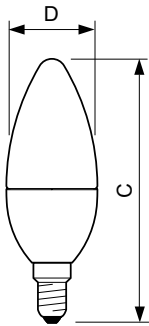

CorePro LED candles and lusters

Controls and Dimming

Dimmable No

Mechanical and Housing

Bulb Finish Frosted

Approval and Application

Energy Efficiency Label (EEL) A++

Energy Consumption kWh/1000 h 7 kWh

Product Data

Full product code 871869674685100

Order product name	CorePro LEDcandle ND 7-60W E14 865 B38 FR
EAN/UPC - Product	8718696746851
Order code	929001394702
Numerator - Quantity Per Pack	1
Numerator - Packs per outer box	10
Material Nr. (12NC)	929001394702
Net Weight (Piece)	0.063 kg

Dimensional drawing

Candle B38 7-60W 830lm 6500K E14 ND FR

Product	D	C
CorePro LEDcandle ND 7-60W E14 865 B38 FR	38 mm	114 mm