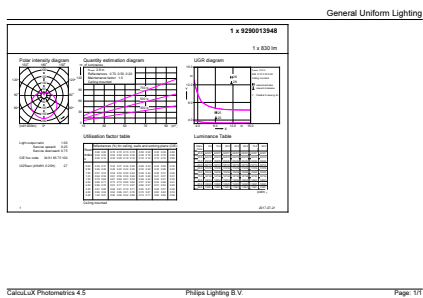

Material Nr. (12NC) 929001394802

Net Weight (Piece) 0.072 kg

Dimensional drawing

Candle P48 7-60W 830lm 6500K E14 ND FR

Product	D	C
CorePro lustre ND 7-60W E14 865 P48 FR	48 mm	95 mm

Photometric data

CorePro LEDcandle 60W E14 865 FR B38