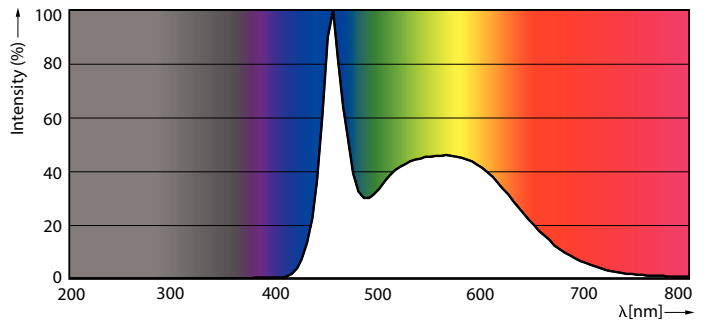

Product data

General Information		LLMF At End Of Nominal Lifetime (Nom)	
Cap-Base	E14 [E14]		70 %
Nominal Lifetime (Nom)	15000 h	Operating and Electrical	
Switching Cycle	50000X	Input Frequency	50 to 60 Hz
Technical Type	7-60W	Power (Rated) (Nom)	7 W
Light Technical		Lamp Current (Nom)	65 mA
Color Code	865 [CCT of 6500K]	Wattage Equivalent	60 W
Luminous Flux (Nom)	830 lm	Starting Time (Nom)	0.5 s
Luminous Flux (Rated) (Nom)	830 lm	Warm Up Time To 60% Light (Nom)	0.5 s
Color Designation	Cool Daylight	Power Factor (Nom)	0.5
Correlated Color Temperature (Nom)	6500 K	Voltage (Nom)	220-240 V
Luminous Efficacy (rated) (Nom)	118.57 lm/W	Temperature	
Color Consistency	<6	T-Case Maximum (Nom)	90 °C
Color Rendering Index (Nom)	80		

Material Nr. (12NC) 929001394802

Net Weight (Piece) 0.072 kg

Dimensional drawing

Candle P48 7-60W 830lm 6500K E14 ND FR

Product	D	C
CorePro lustre ND 7-60W E14 865 P48 FR	48 mm	95 mm

Photometric data

CorePro LEDcandle 60W E14 865 FR B38