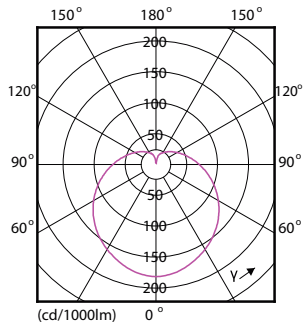

CorePro LED candles and lusters

Photometric data

CorePro LEDluster 60W E14 865 FR P48