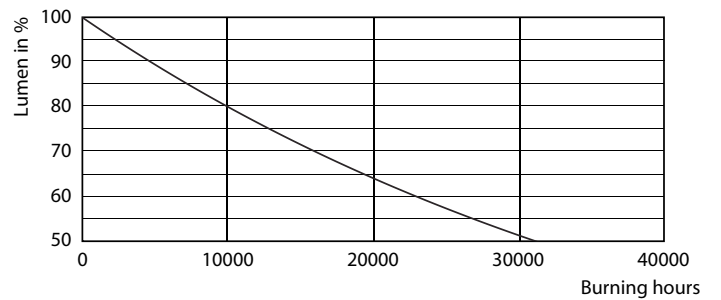

Product data

General Information		LLMF At End Of Nominal Lifetime (Nom)	
Cap-Base	E14 [E14]		70 %
Nominal Lifetime (Nom)	15000 h	Operating and Electrical	
Switching Cycle	50000X	Input Frequency	50 to 60 Hz
Technical Type	7-60W	Power (Rated) (Nom)	7 W
Light Technical		Lamp Current (Nom)	65 mA
Color Code	865 [CCT of 6500K]	Wattage Equivalent	60 W
Luminous Flux (Nom)	830 lm	Starting Time (Nom)	0.5 s
Luminous Flux (Rated) (Nom)	830 lm	Warm Up Time To 60% Light (Nom)	0.5 s
Color Designation	Cool Daylight	Power Factor (Nom)	0.5
Correlated Color Temperature (Nom)	6500 K	Voltage (Nom)	220-240 V
Luminous Efficacy (rated) (Nom)	118.57 lm/W	Temperature	
Color Consistency	<6	T-Case Maximum (Nom)	90 °C
Color Rendering Index (Nom)	80		

Material Nr. (12NC) 929001394802

Net Weight (Piece) 0.072 kg

Dimensional drawing

Candle P48 7-60W 830lm 6500K E14 ND FR

Product	D	C
CorePro lustre ND 7-60W E14 865 P48 FR	48 mm	95 mm

Photometric data

CorePro LEDcandle 60W E14 865 FR B38

CorePro LED candles and lusters

Photometric data

CorePro LEDluster 60W E14 865 FR P48

Lifetime

LEDbulb 60W E14 827 FR B38

LEDbulb 60W E14 827 FR B38