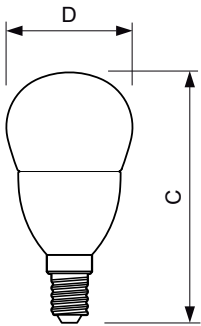

Material Nr. (12NC) 929001394802

Net Weight (Piece) 0.072 kg

Dimensional drawing

Candle P48 7-60W 830lm 6500K E14 ND FR

Product	D	C
CorePro lustre ND 7-60W E14 865 P48 FR	48 mm	95 mm

Photometric data

CorePro LEDcandle 60W E14 865 FR B38