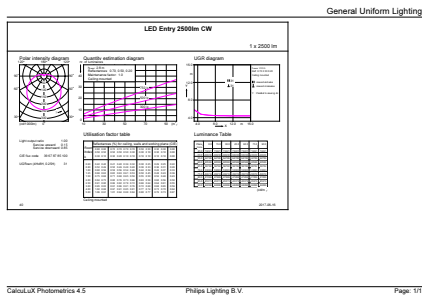

Photometric data

LEDbulb 150W E27 840 FR A80