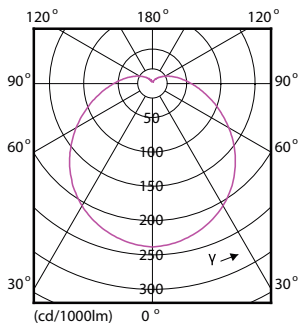

LEDbulb 150W E27 827 FR A80