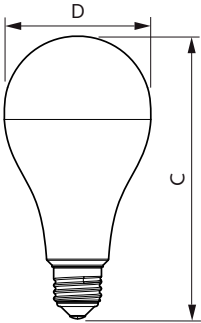

Product data

General Information		Lamp Current (Nom)	
Cap-Base	E27 [E27]		190 mA
Nominal Lifetime (Nom)	15000 h	Wattage Equivalent	150 W
Switching Cycle	50000X	Starting Time (Nom)	0.5 s
Technical Type	20-150W	Warm Up Time To 60% Light (Nom)	0.5 s
		Power Factor (Nom)	0.5
		Voltage (Nom)	220-240 V
Light Technical		Temperature	
Color Code	840 [CCT of 4000K]		
Beam Angle (Nom)	150 °	T-Case Maximum (Nom)	85 °C
Luminous Flux (Nom)	2500 lm		
Luminous Flux (Rated) (Nom)	2500 lm	Controls and Dimming	
Color Designation	Cool White (CW)	Dimmable	No
Correlated Color Temperature (Nom)	4000 K		
Luminous Efficacy (rated) (Nom)	125.00 lm/W	Mechanical and Housing	
Color Consistency	<6	Bulb Finish	Frosted
Color Rendering Index (Nom)	80		
LLMF At End Of Nominal Lifetime (Nom)	70 %	Approval and Application	
		Energy Efficiency Label (EEL)	A+
		Energy Consumption kWh/1000 h	20 kWh
Operating and Electrical			
Input Frequency	50 to 60 Hz		
Power (Rated) (Nom)	20 W		

Numerator - Packs per outer box	6
Material Nr. (12NC)	929001817402
Net Weight (Piece)	0.144 kg

Dimensional drawing

Bulb A80 2500lm 4000K E27 ND N/A

Product	D	C
CorePro LEDbulb ND 20-150W E27 840 A80	80 mm	155 mm