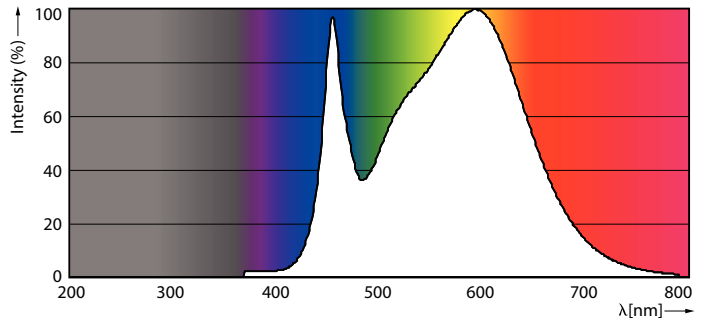

Photometric data

LEDbulb 150W E27 840 FR A80