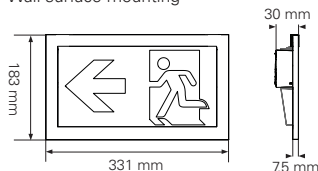

Dimensions

CrystalWay 20m

Wall-surface mounting

Ceiling-surface mounting

CrystalWay 30m

Wall-surface mounting

Ceiling-surface mounting

Catalogue Numbers