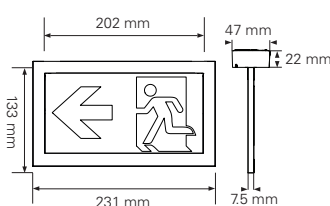

- Suitable for ceiling or wall mounting
- First fix base for ease of installation
- Cable entry to the rear (2xØ11mm and Ø13mm) and to the bottom face (1xØ13mm)
- Screwless terminal blocks capable of accepting 2 x 2.5mm² with touch safe components for improved safety

Dimensions

CrystalWay 20m

Wall-surface mounting

Ceiling-surface mounting

CrystalWay 30m

Wall-surface mounting

Ceiling-surface mounting

Catalogue Numbers