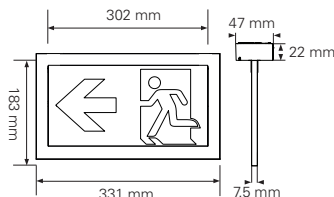

Dimensions

CrystalWay 20m

Wall-surface mounting

Ceiling-surface mounting

CrystalWay 30m

Wall-surface mounting

Ceiling-surface mounting

Catalogue Numbers

System Mode	Cat No	Weight (kg)
20m Viewing Distance		
Self-Contained/ Auto-Test/ CGLine+	LUM17122U	0.4
230V Mains Slave	LUM22212U	0.4
220/230V Mains Slave CG-S	LUM22214U	0.4
30m Viewing Distance		
Self-Contained/ Auto-Test/ CGLine+	LUM17124U	0.7
230V Mains Slave	LUM22213U	0.7
230V Mains Slave CG-S	LUM22215U	0.7