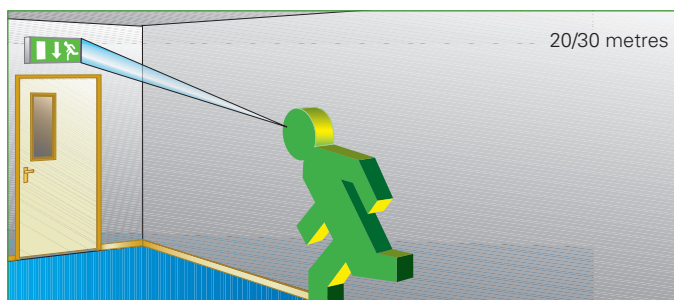

Maximum Viewing Distance

Legend clicks into first fix base for reduced installation time