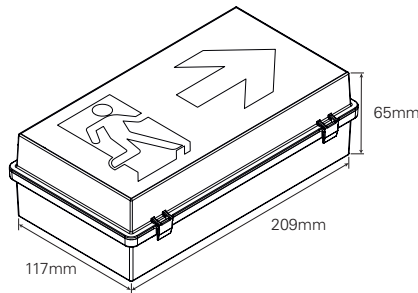

Materials:

Luminaire Body - flame retardant ABS
Luminaire Lens - clear polycarbonate
NiCd battery