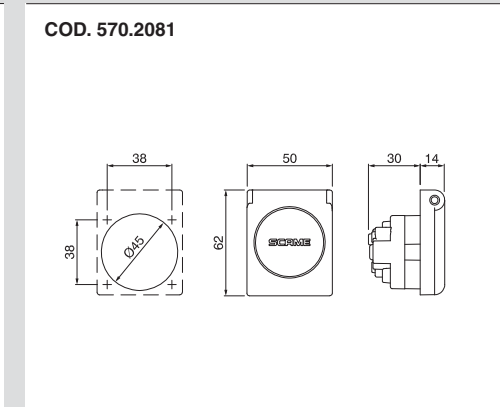

## VERSIONS

	Panel mounting flange 50x60mm IP54.
	Panel mounting flange 70x87mm IP54.
	Surface mounting flange 70x87mm IP54.

## DIMENSIONS

(Dimensions in mm)