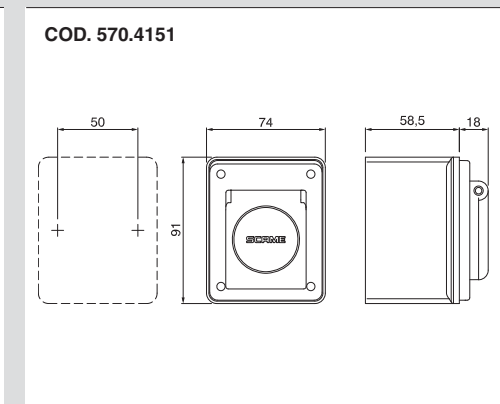

## VERSIONS

	Panel mounting flange 50x60mm IP54.
	Panel mounting flange 70x87mm IP54.
	Surface mounting flange 70x87mm IP54.

## DIMENSIONS

(Dimensions in mm)