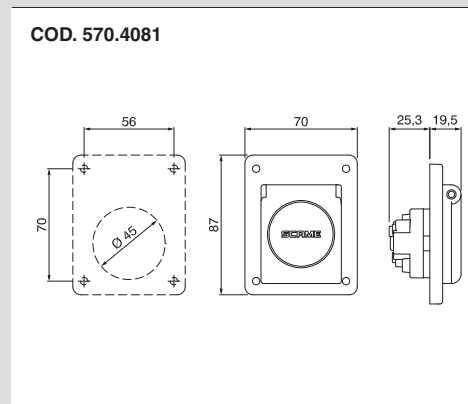

## VERSIONS

	Panel mounting flange 50x60mm IP54.
	Panel mounting flange 70x87mm IP54.
	Surface mounting flange 70x87mm IP54.

## DIMENSIONS

(Dimensions in mm)