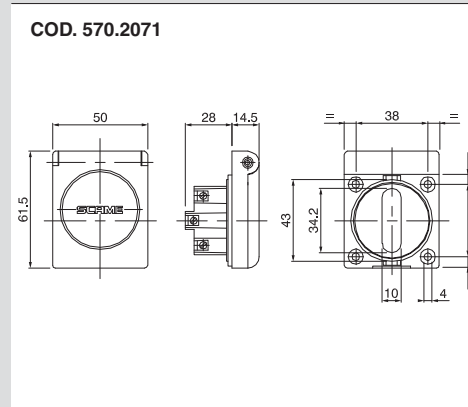

## VERSIONS

	Panel mounting flange 50x60mm IP54.
	Panel mounting flange 70x87mm IP54.
	Surface mounting flange 70x87mm IP54.

## DIMENSIONS

(Dimensions in mm)