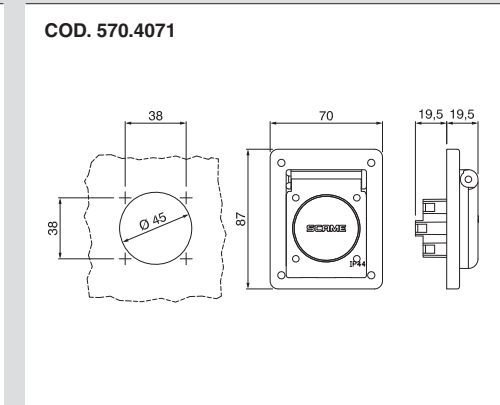

## VERSIONS

	Panel mounting flange 50x60mm IP54.
	Panel mounting flange 70x87mm IP54.
	Surface mounting flange 70x87mm IP54.

## DIMENSIONS

(Dimensions in mm)