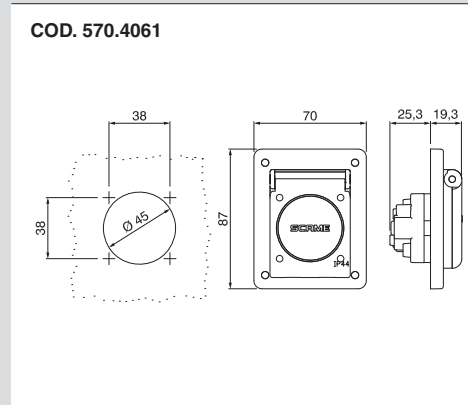

## VERSIONS

	Panel mounting flange 50x60mm IP54.
	Panel mounting flange 70x87mm IP54.
	Surface mounting flange 70x87mm IP54.

## DIMENSIONS

(Dimensions in mm)