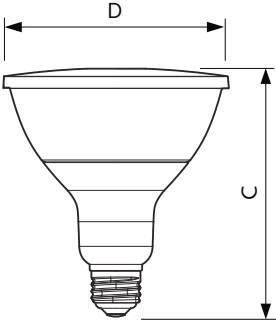

Product data

General Information	
Cap-Base	E27 [E27]
Nominal Lifetime (Nom)	15000 h
Switching Cycle	25000X
Technical Type	9-60W
Light Technical	
Color Code	827 [CCT of 2700K]
Beam Angle (Nom)	25 °
Luminous Flux (Nom)	750 lm
Luminous Flux (Rated) (Nom)	750 lm
Luminous Intensity (Nom)	1800 cd
Color Designation	Warm White (WW)
Rated Beam Angle	25 °
Correlated Color Temperature (Nom)	2700 K
Luminous Efficacy (rated) (Nom)	88.89 lm/W
Color Consistency	<6
Color Rendering Index (Nom)	80
LLMF At End Of Nominal Lifetime (Nom)	70 %
Luminous Flux In 90° Cone (Rated)	750 lm

MASTER LEDspot PAR

Order code	929001322702
Numerator - Quantity Per Pack	1
Numerator - Packs per outer box	6
Material Nr. (12NC)	929001322702

Net Weight (Piece)	0.385 kg
--------------------	----------

Dimensional drawing