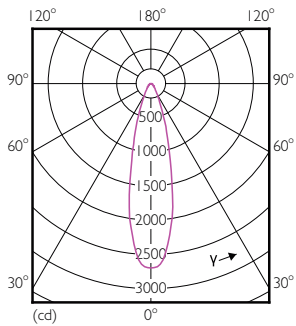

Product data

General Information	
Cap-Base	E27 [E27]
Nominal Lifetime (Nom)	15000 h
Switching Cycle	25000X
Technical Type	9-60W
Light Technical	
Color Code	827 [CCT of 2700K]
Beam Angle (Nom)	25 °
Luminous Flux (Nom)	750 lm
Luminous Flux (Rated) (Nom)	750 lm
Luminous Intensity (Nom)	1800 cd
Color Designation	Warm White (WW)
Rated Beam Angle	25 °
Correlated Color Temperature (Nom)	2700 K
Luminous Efficacy (rated) (Nom)	88.89 lm/W
Color Consistency	<6
Color Rendering Index (Nom)	80
LLMF At End Of Nominal Lifetime (Nom)	70 %
Luminous Flux In 90° Cone (Rated)	750 lm

MASTER LEDspot PAR

Order code	929001322702
Numerator - Quantity Per Pack	1
Numerator - Packs per outer box	6
Material Nr. (12NC)	929001322702

Net Weight (Piece)	0.385 kg
--------------------	----------

Dimensional drawing

PAR38 220-240V 11-60W 2700K E27 D

Product	D	C
MAS LEDspot CLA ND 9-60W 827 PAR38 25D	122 mm	134 mm

Photometric data

Product Information E1 Photometry E1 Page 17

MASTER LEDspot PAR 100W E27 827 25D

MASTER LEDspot PAR 60W E27 827 25D