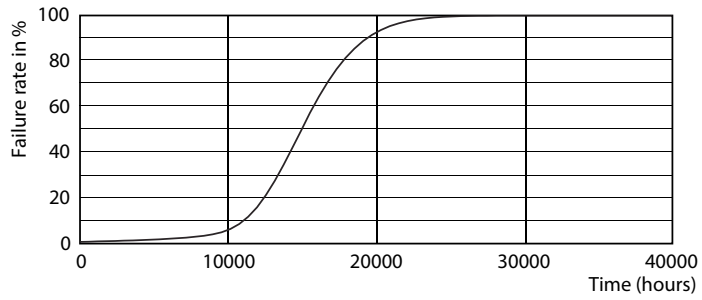

MASTER LEDspot PAR

Lifetime

LEDbulb 60W E14 827 FR B38

LEDbulb 60W E14 827 FR B38