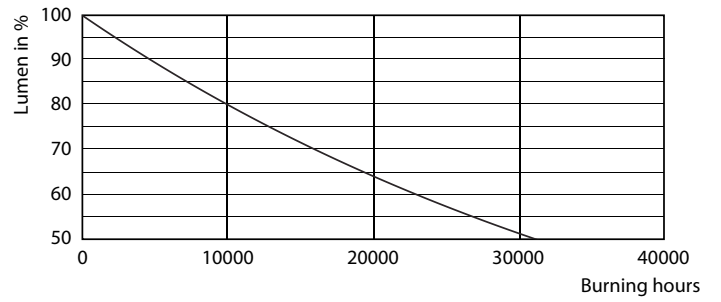

MASTER LEDspot PAR

Lifetime

LEDbulb 60W E14 827 FR B38

LEDbulb 60W E14 827 FR B38