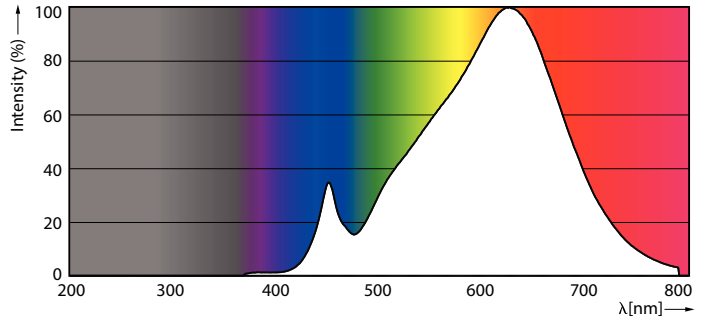

MASTER LEDspot PAR 100W E27 827 25D