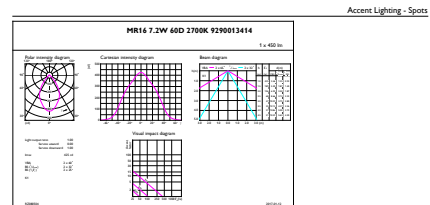

MASTER LEDspot ExpertColor LV

Controls and Dimming

Dimmable	Yes

Approval and Application

Suitable For Accent Lighting	Yes

Energy Efficiency Label (EEL)	A

Energy Consumption kWh/1000 h	8 kWh

Product Data

Full product code	871869675751200

Order product name	MASTER LED ExpertColor 6.5-35W MR16 927 60D

EAN/UPC - Product	8718696757512

Order code	929001341402

Numerator - Quantity Per Pack	1

Numerator - Packs per outer box	10

Material Nr. (12NC)	929001341402

Net Weight (Piece)	0.034 kg

Dimensional drawing

Product	D	C
MASTER LED ExpertColor 6.5-35W MR16 927 60D	50.5 mm	46 mm

Photometric data