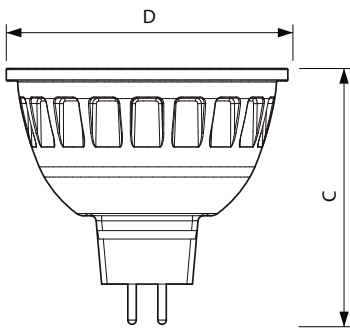

Material Nr. (12NC)	929001341402
---------------------	--------------

Net Weight (Piece)	0.034 kg
--------------------	----------

Dimensional drawing

MAS LED MR16 ExpertColor 7.2-50W 927 60D

Product	D	C
MASTER LED ExpertColor 6.5-35W MR16 927 60D	50.5 mm	46 mm