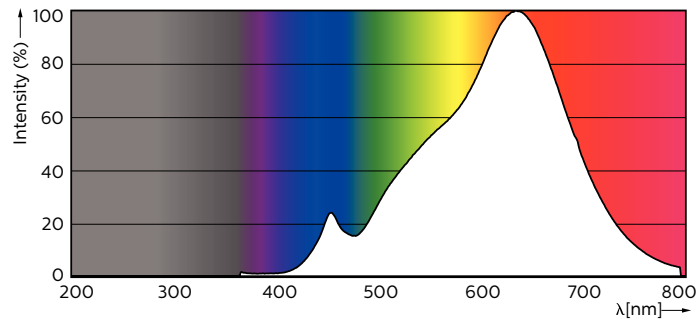

Product data

General Information	
Cap-Base	GU5.3 [GU5.3]
Nominal Lifetime (Nom)	40000 h
Switching Cycle	50000X
Technical Type	6.5-35W
Light Technical	
Color Code	927
Beam Angle (Nom)	60 °
Luminous Flux (Nom)	400 lm
Luminous Flux (Rated) (Nom)	400 lm
Luminous Intensity (Nom)	410 cd
Color Designation	Warm White (WW)
Rated Beam Angle	60 °
Correlated Color Temperature (Nom)	2700 K
Luminous Efficacy (rated) (Nom)	61.54 lm/W
Color Consistency	<3

Color Rendering Index (Nom)	97
LLMF At End Of Nominal Lifetime (Nom)	70 %
Luminous Flux In 90° Cone (Rated)	400 lm
Operating and Electrical	
Power (Rated) (Nom)	6.5 W
Lamp Current (Nom)	800 mA
Wattage Equivalent	35 W
Starting Time (Nom)	0.5 s
Warm Up Time To 60% Light (Nom)	0.5 s
Power Factor (Nom)	0.7
Voltage (Nom)	ac electronic 12 V
Temperature	
T-Case Maximum (Nom)	90 °C

Material Nr. (12NC)	929001341402
---------------------	--------------

Net Weight (Piece)	0.034 kg
--------------------	----------

Dimensional drawing

MAS LED MR16 ExpertColor 7.2-50W 927 60D

Product	D	C
MASTER LED ExpertColor 6.5-35W MR16 927 60D	50.5 mm	46 mm

Photometric data

Master LEDspot ExpertColor LV 50W EZ10 927 10D

MASTER LEDspot ExpertColor LV