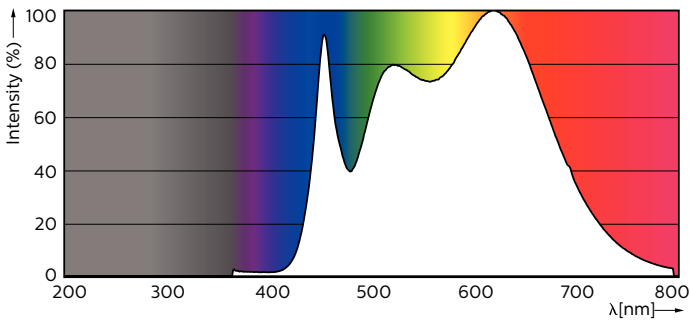

Product data

General Information	
Cap-Base	GU5.3 [GU5.3]
Nominal Lifetime (Nom)	40000 h
Switching Cycle	50000X
Technical Type	6.5-35W
Light Technical	
Color Code	940 [CCT of 4000K]
Beam Angle (Nom)	60 °
Luminous Flux (Nom)	440 lm
Luminous Flux (Rated) (Nom)	440 lm
Luminous Intensity (Nom)	440 cd
Color Designation	Cool White (CW)
Rated Beam Angle	60 °
Correlated Color Temperature (Nom)	4000 K
Luminous Efficacy (rated) (Nom)	67.69 lm/W
Color Consistency	<3

Color Rendering Index (Nom)	97
LLMF At End Of Nominal Lifetime (Nom)	70 %
Luminous Flux In 90° Cone (Rated)	440 lm
Operating and Electrical	
Power (Rated) (Nom)	6.5 W
Lamp Current (Nom)	800 mA
Wattage Equivalent	35 W
Starting Time (Nom)	0.5 s
Warm Up Time To 60% Light (Nom)	0.5 s
Power Factor (Nom)	0.7
Voltage (Nom)	ac electronic 12 V
Temperature	
T-Case Maximum (Nom)	90 °C

Material Nr. (12NC)	929001341602
---------------------	--------------

Net Weight (Piece)	0.034 kg
--------------------	----------

Dimensional drawing

MAS LED MR16 ExpertColor 7.2-50W 940 60D

Product	D	C
MASTER LED ExpertColor 6.5-35W MR16 940 60D	50.5 mm	46 mm

Photometric data

Master LEDspot ExpertColor LV 50W EZ10 940 10D

MASTER LEDspot ExpertColor LV