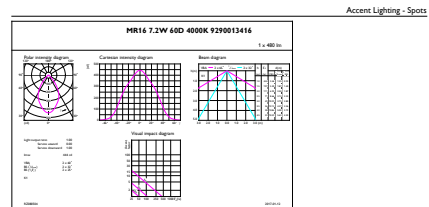

MASTER LEDspot ExpertColor LV

Controls and Dimming

Dimmable	Yes

Approval and Application

Suitable For Accent Lighting	Yes

Energy Efficiency Label (EEL)	A+

Energy Consumption kWh/1000 h	8 kWh

Product Data

Full product code	871869675755000

Order product name	MASTER LED ExpertColor 6.5-35W MR16 940 60D

EAN/UPC - Product	8718696757550

Order code	929001341602

Numerator - Quantity Per Pack	1

Numerator - Packs per outer box	10

Material Nr. (12NC)	929001341602

Net Weight (Piece)	0.034 kg

Dimensional drawing

Product	D	C
MASTER LED ExpertColor 6.5-35W MR16 940 60D	50.5 mm	46 mm

Photometric data