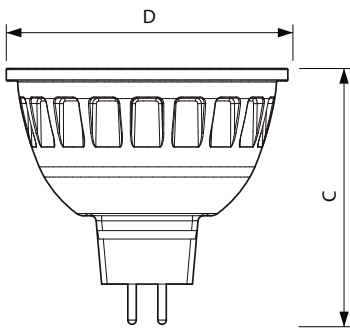

Material Nr. (12NC)	929001341602
---------------------	--------------

Net Weight (Piece)	0.034 kg
--------------------	----------

Dimensional drawing

MAS LED MR16 ExpertColor 7.2-50W 940 60D

Product	D	C
MASTER LED ExpertColor 6.5-35W MR16 940 60D	50.5 mm	46 mm