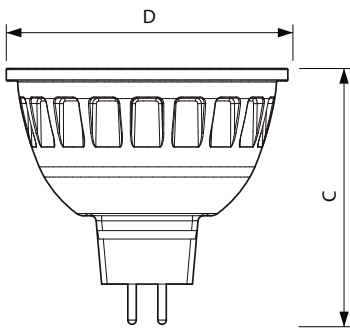

Material Nr. (12NC)	929001342002
---------------------	--------------

Net Weight (Piece)	0.034 kg
--------------------	----------

Dimensional drawing

MR16 12V 6.5-42W 420lm 25D 2700K GU5.3 D

Product	D	C
MASTER LED ExpertColor 6.5-35W MR16 927 24D	51 mm	46 mm