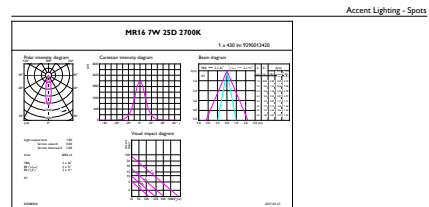

MASTER LEDspot ExpertColor LV

Controls and Dimming

Dimmable	Yes

Approval and Application

Suitable For Accent Lighting	Yes

Energy Efficiency Label (EEL)	A

Energy Consumption kWh/1000 h	8 kWh

Product Data

Full product code	871869673877100

Order product name	MASTER LED ExpertColor 6.5-35W MR16 927 24D

EAN/UPC - Product	8718696738771

Order code	929001342002

Numerator - Quantity Per Pack	1

Numerator - Packs per outer box	10

Material Nr. (12NC)	929001342002

Net Weight (Piece)	0.034 kg

Dimensional drawing

Product	D	C
MASTER LED ExpertColor 6.5-35W MR16 927 24D	51 mm	46 mm

Photometric data