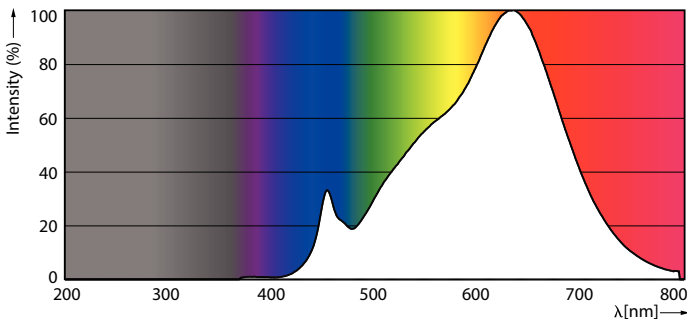

Photometric data

PAR38 120V 17-90W 1150lm 8D 2700K E26 D