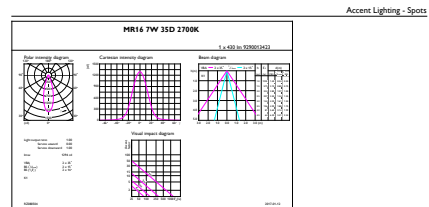

MASTER LEDspot ExpertColor LV

Controls and Dimming

Dimmable	Yes

Approval and Application

Suitable For Accent Lighting	Yes

Energy Efficiency Label (EEL)	A

Energy Consumption kWh/1000 h	8 kWh

Product Data

Full product code	871869673883200

Order product name	MASTER LED ExpertColor 6.5-35W MR16 927 36D

EAN/UPC - Product	8718696738832

Order code	929001342302

Numerator - Quantity Per Pack	1

Numerator - Packs per outer box	10

Material Nr. (12NC)	929001342302

Net Weight (Piece)	0.030 kg

Dimensional drawing

Product	D	C
MASTER LED ExpertColor 6.5-35W MR16 927 36D	51 mm	46 mm

Photometric data