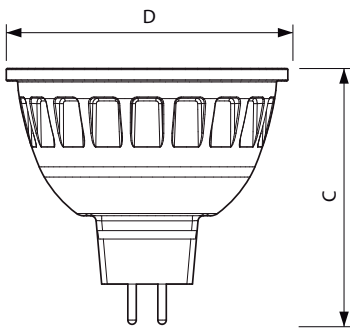

Material Nr. (12NC)	929001342302
---------------------	--------------

Net Weight (Piece)	0.030 kg
--------------------	----------

Dimensional drawing

MR16 12V 6.5-42W 420lm 35D 2700K GU5.3 D

Product	D	C
MASTER LED ExpertColor 6.5-35W MR16 927 36D	51 mm	46 mm