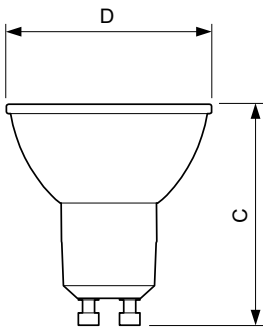

Dimensional drawing

GU10 230V4W-35W 245lm 25D 3000K GU10 Dim

Product	D	C
MASTER LED ExpertColor 3.9-35W GU10 930 25D	50 mm	54 mm

Photometric data

MASTER LEDspot ExpertColor MV 35W GU10 930 25D

MASTER LEDspot ExpertColor MV