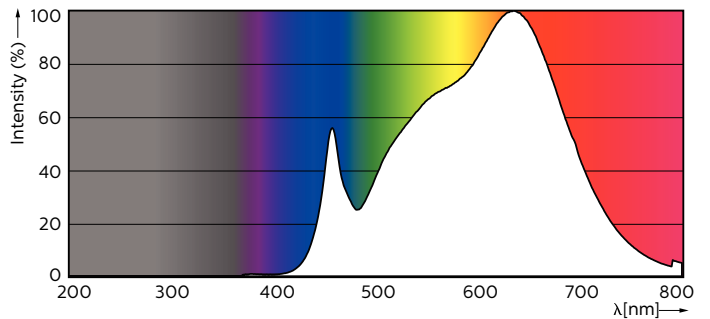

Product data

General Information	
Cap-Base	GU10 [GU10]
Nominal Lifetime (Nom)	40000 h
Switching Cycle	50000X
Technical Type	3.9-35W
Light Technical	
Color Code	930 [CCT of 3000K]
Beam Angle (Nom)	25 °
Luminous Flux (Nom)	280 lm
Luminous Flux (Rated) (Nom)	280 lm
Luminous Intensity (Nom)	750 cd
Color Designation	White (WH)
Rated Beam Angle	25 °
Correlated Color Temperature (Nom)	3000 K
Luminous Efficacy (rated) (Nom)	71.79 lm/W

Color Consistency	<3
Color Rendering Index (Nom)	97
LLMF At End Of Nominal Lifetime (Nom)	70 %
Luminous Flux In 90° Cone (Rated)	280 lm
Operating and Electrical	
Input Frequency	50 to 60 Hz
Power (Rated) (Nom)	3.9 W
Lamp Current (Nom)	22 mA
Wattage Equivalent	35 W
Starting Time (Nom)	0.5 s
Warm Up Time To 60% Light (Nom)	0.5 s
Power Factor (Nom)	0.8
Voltage (Nom)	220-240 V

Product Data

Full product code	871869670751700
Order product name	MASTER LED ExpertColor 3.9-35W GU10 930 25D
EAN/UPC - Product	8718696707517
Order code	929001346502
Numerator - Quantity Per Pack	1
Numerator - Packs per outer box	10
Material Nr. (12NC)	929001346502
Net Weight (Piece)	0.038 kg

Dimensional drawing

GU10 230V4W-35W 245lm 25D 3000K GU10 Dim

Product	D	C
MASTER LED ExpertColor 3.9-35W GU10 930 25D	50 mm	54 mm

Photometric data

MASTER LEDspot ExpertColor MV 35W GU10 930 25D

MASTER LEDspot ExpertColor MV