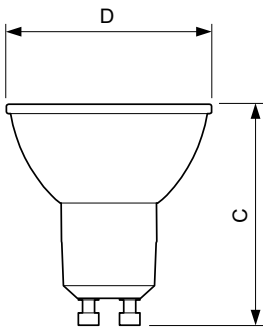

## Dimensional drawing

GU10 230V4W-35W 235lm 40D 2700K GU10 Dim

Product	D	C
MASTER LED ExpertColor 3.9-35W GU10 927 36D	50 mm	54 mm