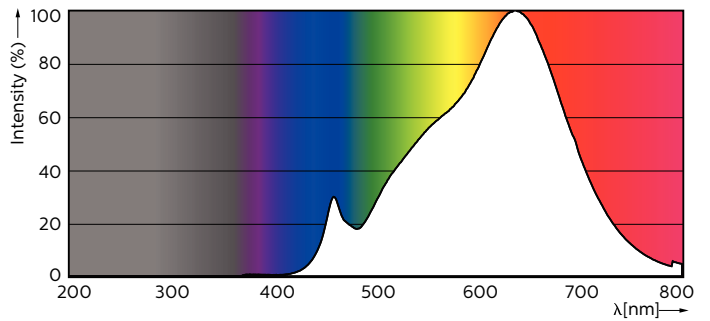

MASTER LEDspot ExpertColor MV 35W GU10 927 36D