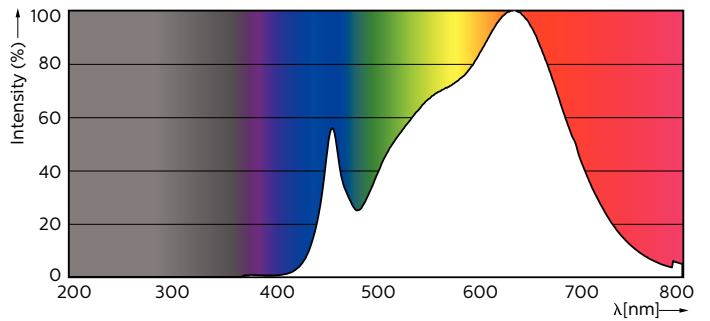

MASTER LEDspot ExpertColor MV 35W GU10 930 36D