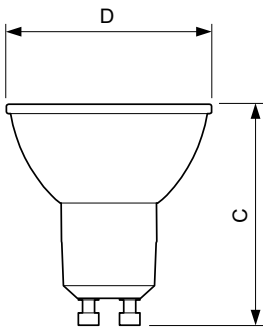

Dimensional drawing

GU10 230V4W-35W 245lm 40D 3000K GU10 Dim

Product	D	C
MASTER LED ExpertColor 3.9-35W GU10 930 36D	50 mm	54 mm

Photometric data

MASTER LEDspot ExpertColor MV 35W GU10 930 36D

MASTER LEDspot ExpertColor MV