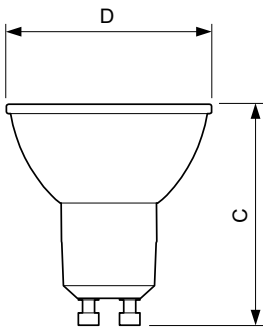

Dimensional drawing

GU10 230V5.5W-50W350lm40D 3000K GU10 Dim

Product	D	C
MASTER LED ExpertColor 5.5-50W GU10 930 36D	50 mm	54 mm

Photometric data

MASTER LEDspot ExpertColor MV 50W GU10 930 36D

MASTER LEDspot ExpertColor MV