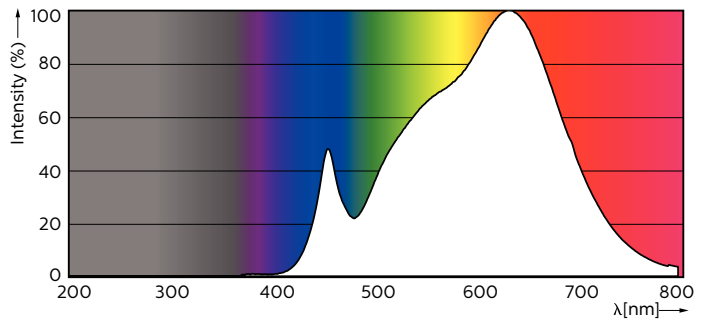

MASTER LEDspot ExpertColor MV 50W GU10 930 36D