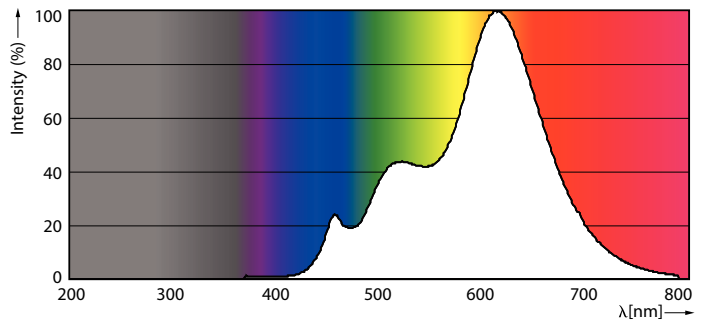

MAS LEDspotLV 43W GU5-3 927 24D MR16