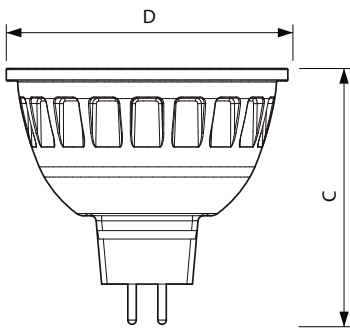

MASTER LEDspot ExpertColor LV

Controls and Dimming

Dimmable	Yes

Approval and Application

Suitable For Accent Lighting	Yes

Energy Efficiency Label (EEL)	A

Energy Consumption kWh/1000 h	9 kWh

Product Data

Full product code	871869673538100

Order product name	MASTER LED ExpertColor 7.5-43W MR16 927 24D

EAN/UPC - Product	8718696735381

Order code	929001386002

Numerator - Quantity Per Pack	1

Numerator - Packs per outer box	10

Material Nr. (12NC)	929001386002

Net Weight (Piece)	0.034 kg

Dimensional drawing

MR16 12V 8-43W 550lm 24D 2700K GU5.3 D

Product	D	C
MASTER LED ExpertColor 7.5-43W MR16 927 24D	50.5 mm	46 mm

Photometric data