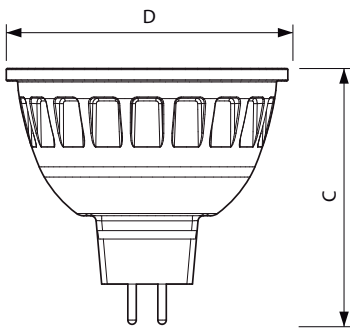

MASTER LEDspot ExpertColor LV

Controls and Dimming

Dimmable	Yes

Approval and Application

Suitable For Accent Lighting	Yes

Energy Efficiency Label (EEL)	A

Energy Consumption kWh/1000 h	9 kWh

Product Data

Full product code	871869673544200

Order product name	MASTER LED ExpertColor 7.5-43W MR16 927 36D

EAN/UPC - Product	8718696735442

Order code	929001386302

Numerator - Quantity Per Pack	1

Numerator - Packs per outer box	10

Material Nr. (12NC)	929001386302

Net Weight (Piece)	0.034 kg

Dimensional drawing

MR16 12V 8-43W 550lm 36D 2700K GU5.3 D

Product	D	C
MASTER LED ExpertColor 7.5-43W MR16 927 36D	50.5 mm	46 mm

Photometric data