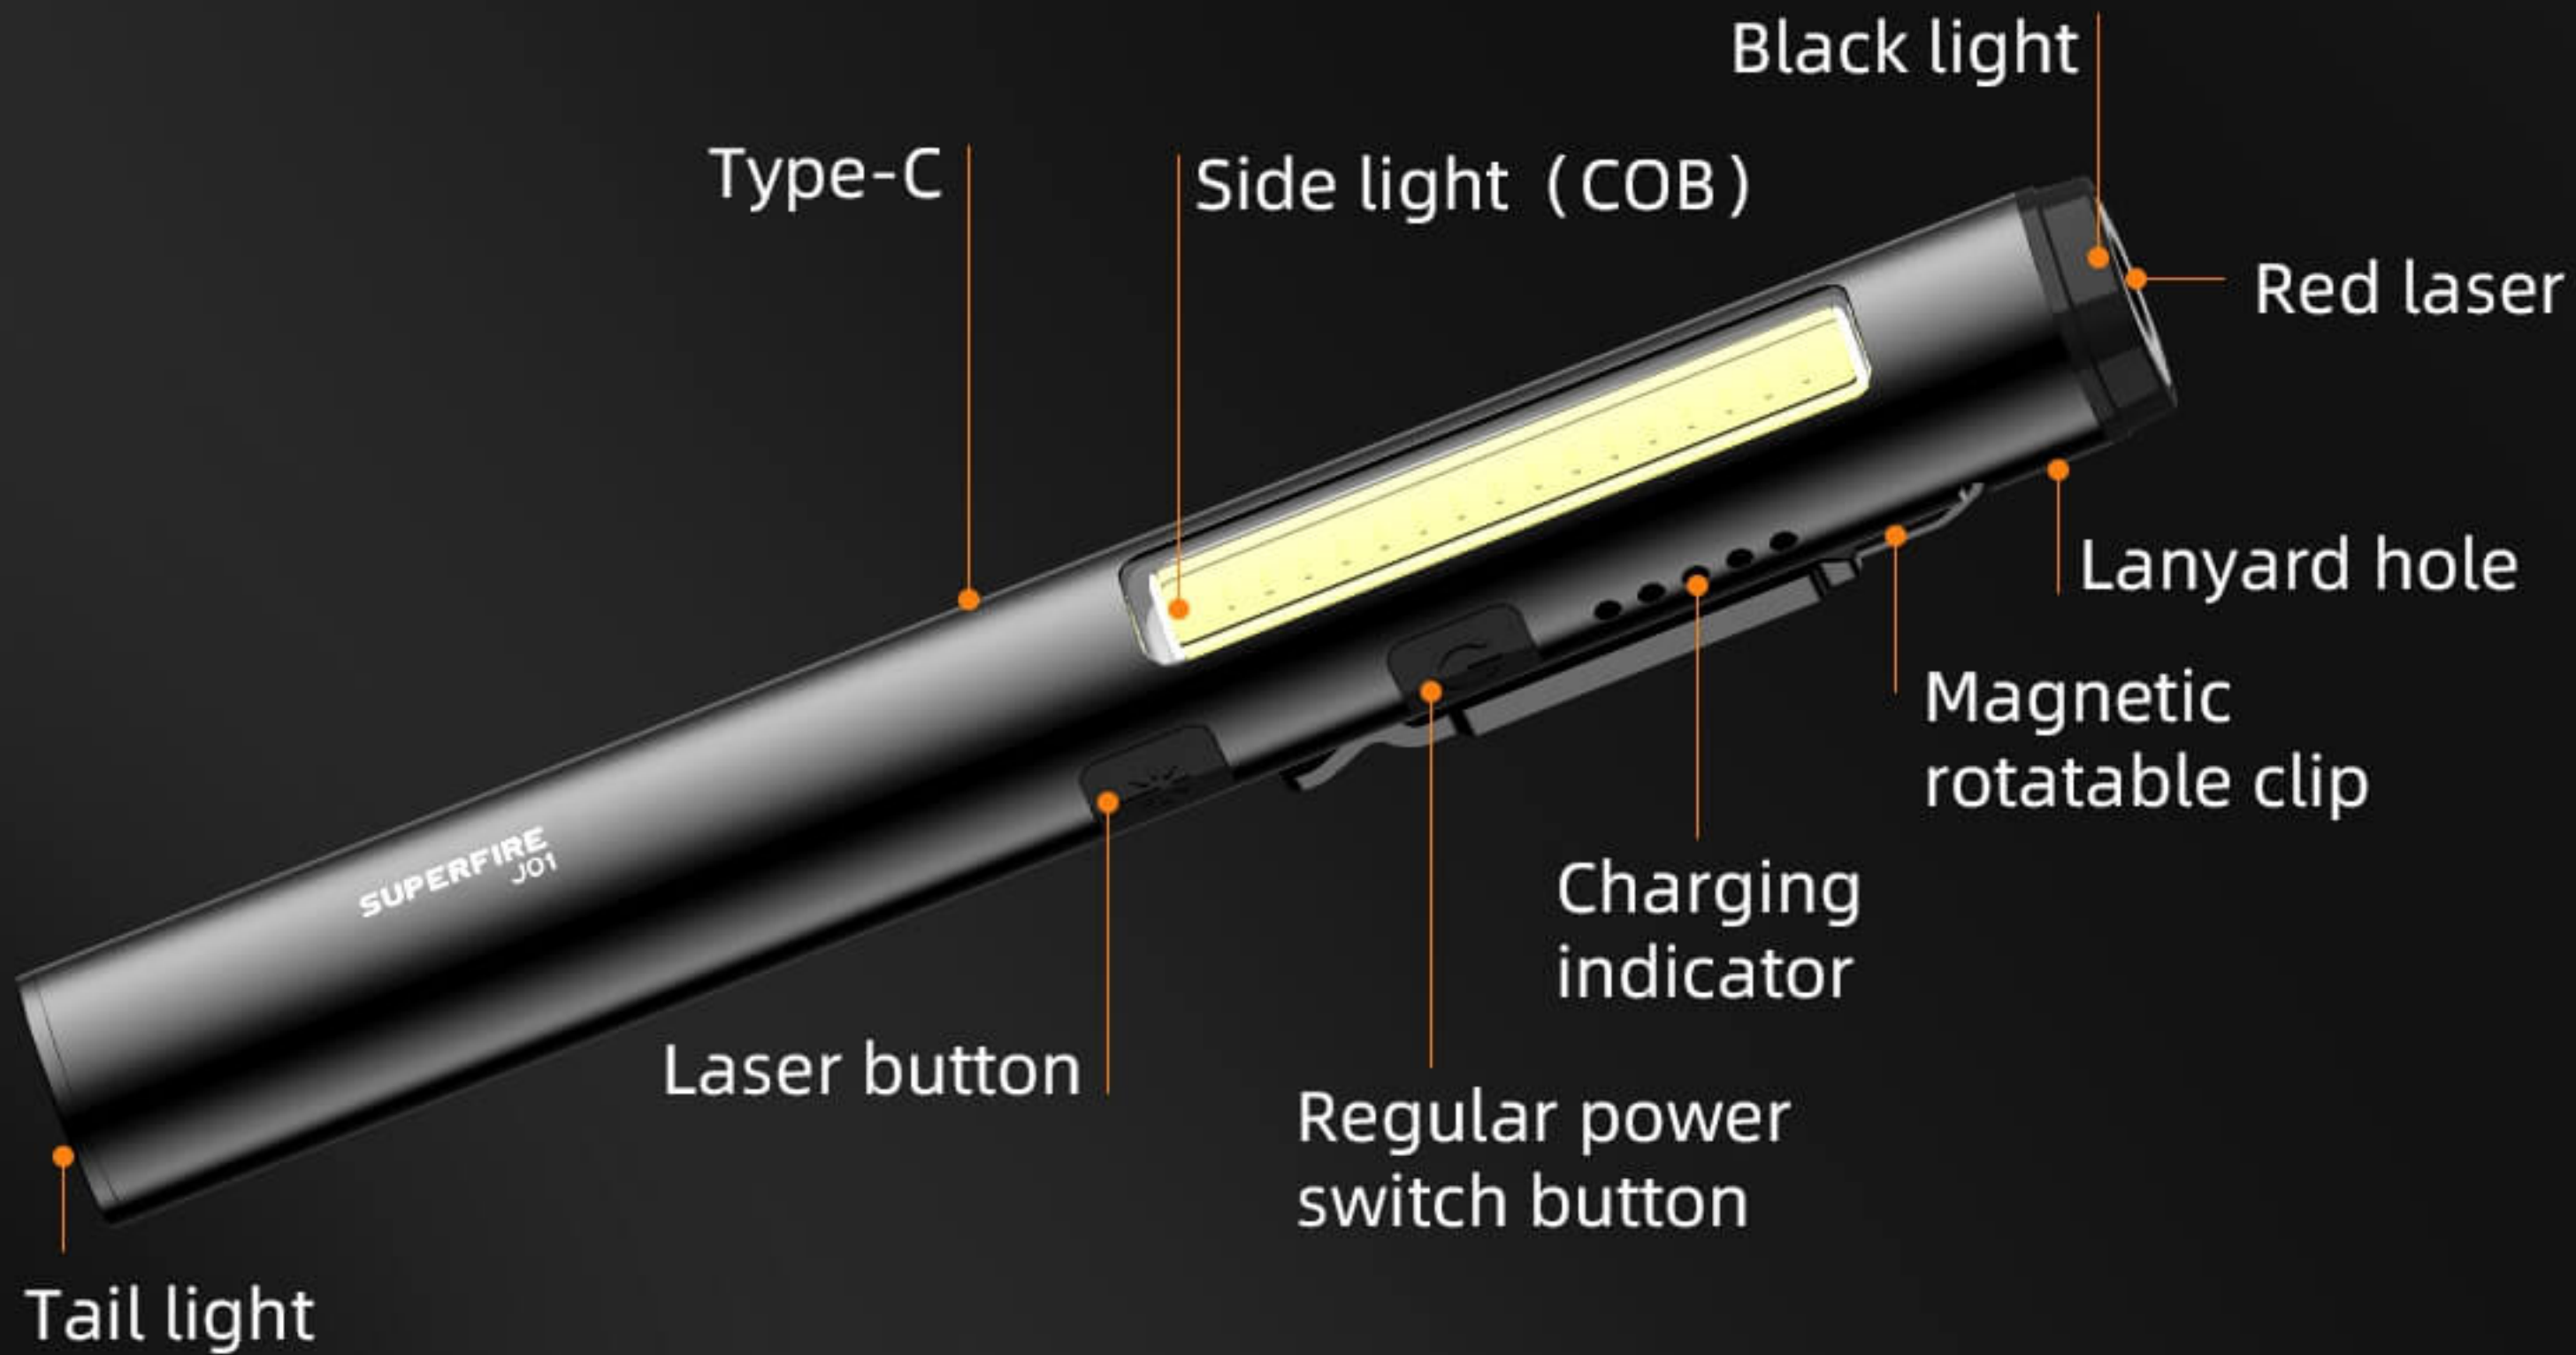

Stepless Dimming

Seamless switching between light and dark

Variety of Fixation

Magnetic fixation+Rotatable clip+
Lanyard(Need to be purchased
separately)

Double Switch

Regular power switch button+
Laser button

4 Kinds of Smart Safety Protection

Overcharge Prevention,
Over Discharge Prevention,
Anti-reverse Connection,
Low Voltage Reminder;
it's safer to use.

Aluminum Alloy

Fast heat dissipation,
Wear-scratch, Anti-fall,
Sturdy and Durable;

Portable and Compact

It's small and light (only 80g) , which can be put into a pocket or backpack. It's easy to carry or use.

Black light

Type-C

Side light (COB)

Red laser

Lanyard hole

Magnetic rotatable clip

Charging indicator

Regular power switch button

Laser button

Tail light

SUPERFIRE
J01

Product Parameters

Brand: SUPERFIRE	Model: J01
Weight: 80G	Product Size: Φ20*L165*W24MM
Power: Tail light: 3W Side light: 5W	Voltage: 3.7V
Battery Capacity: 14500/800mAh	Wick Type: LED+COB+Laser Wick
Focus or Not: NO	Light Colour: White、Purple、Red Laser
Anti-fall Height: 1 M	Shell Material: Aluminum alloy
Color Temperature: Tail white light: 8500K Side white light (COB) : 6000K	
Lighting Distance: Tail white light: 60M Side white light: 30M Side red laser: 1030M	
Wavelength: Black light:380nm Laser light:700nm	Luminous Flux: Tail light:160LM Side light:360LM
Charging Port: Type-C	Product Colour: Black
Charging Time: About 4H	Run Time: Side light: About 3H Tail light: About 3H
Available Batteries: Built-in battery	
Light Display: Tail white light-Side white light (COB) -Black light/Stepless dimming/Laser	