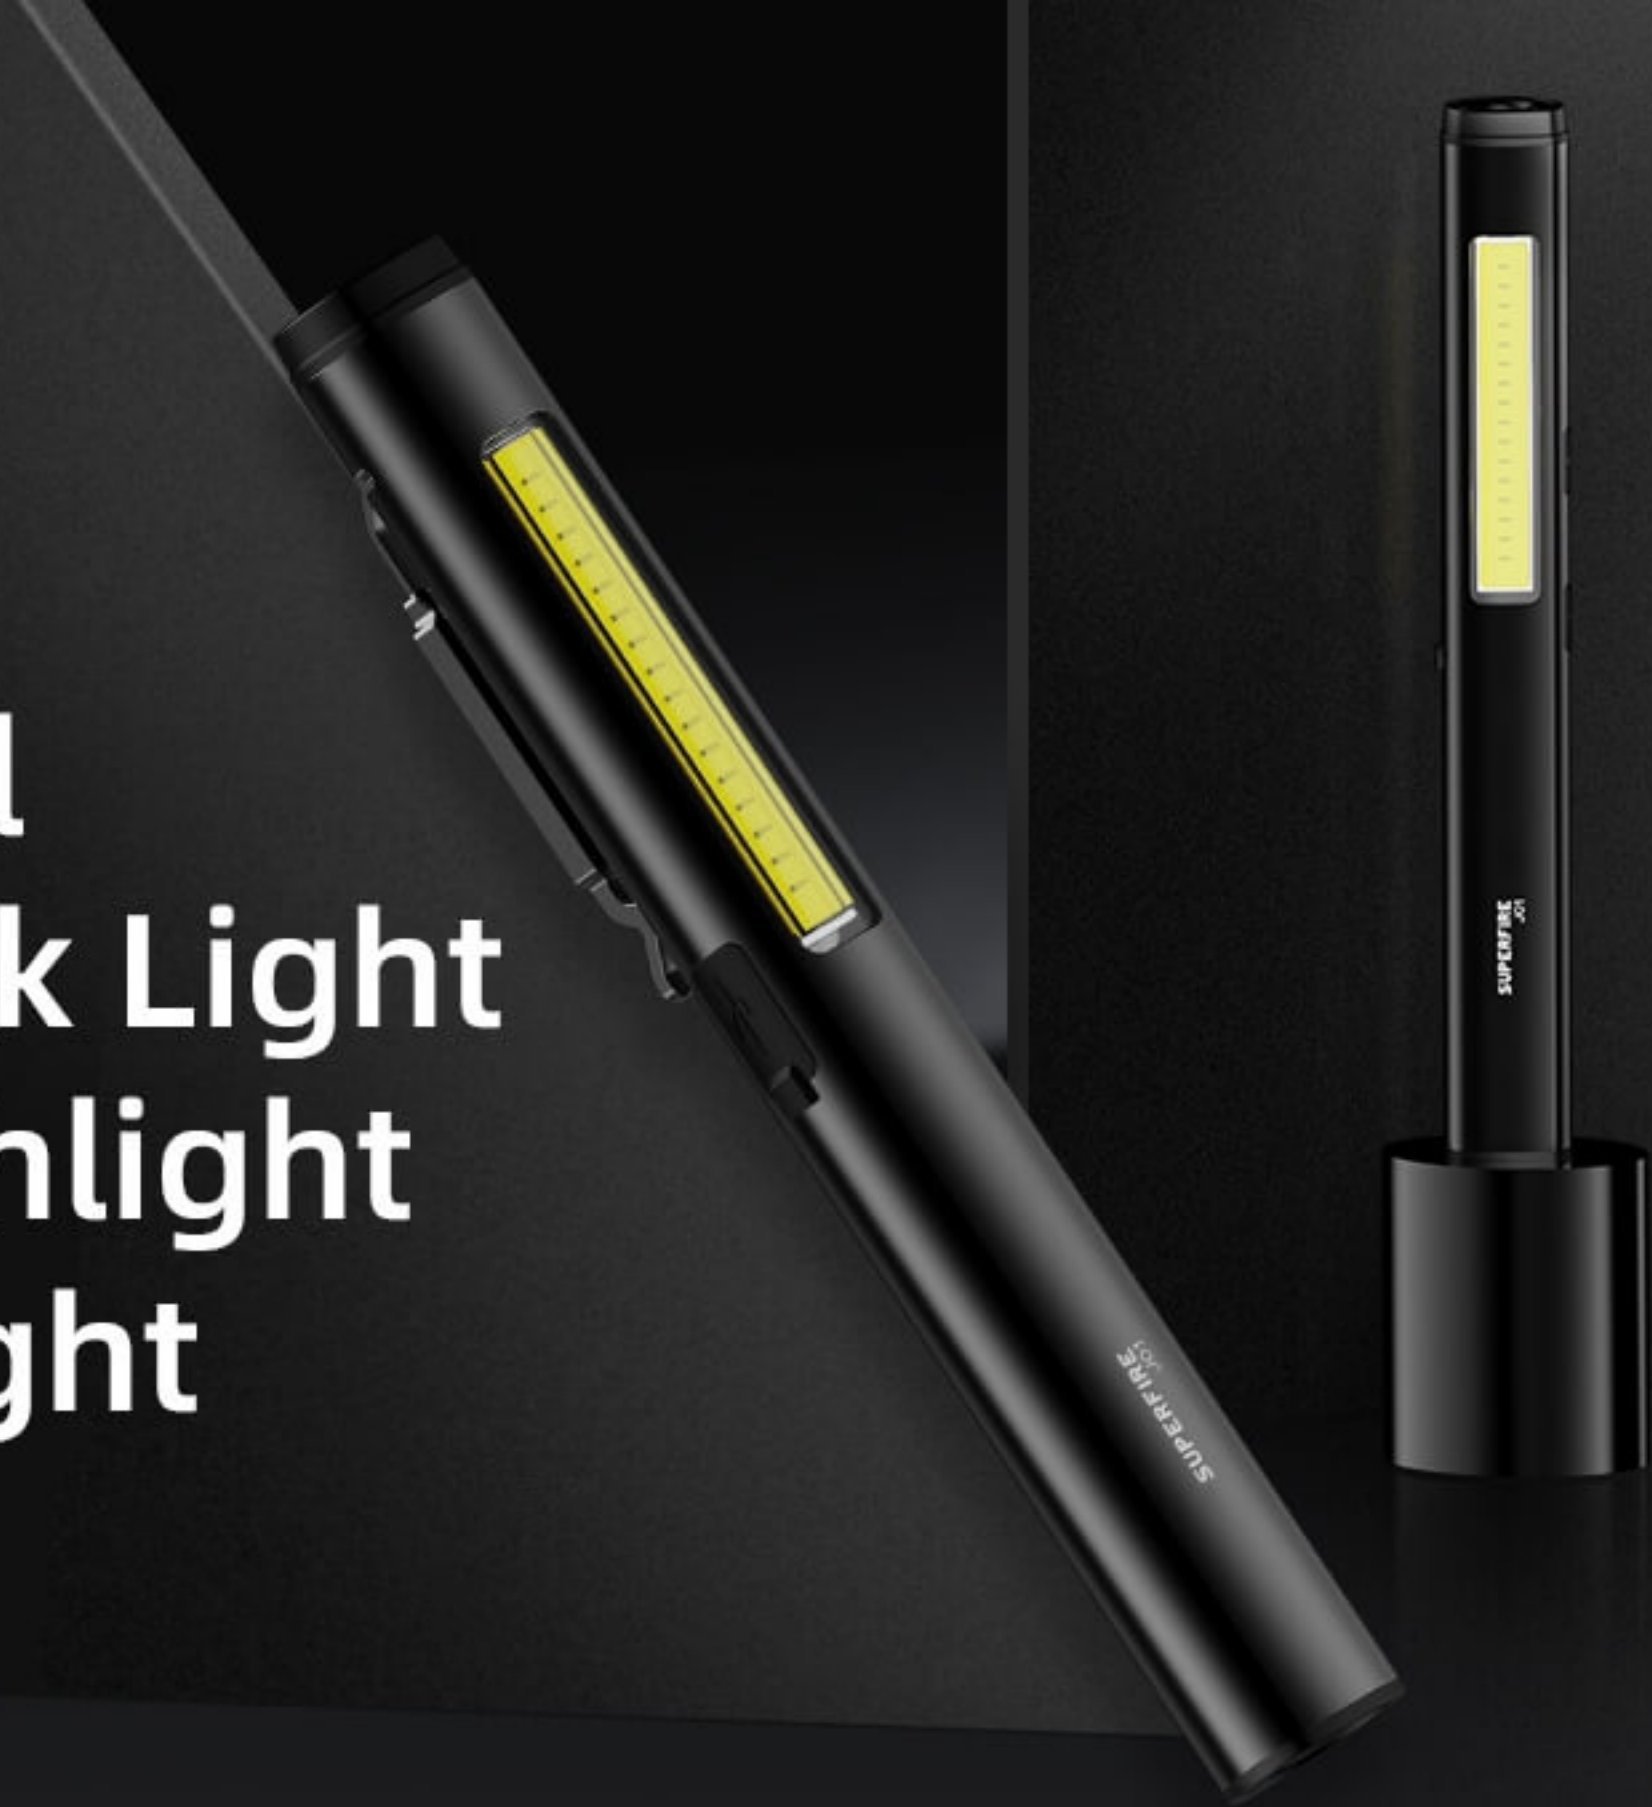

SUPERFIRE
Rechargeable
Multifunctional
Flashlight Black Light
Red Laser Flashlight
Portable Penlight

J01

Flashlight J01*1
Packing Box*1
Manual*1
Type-C Charging Cable*1
Bubble Bag*1

Multiple Functions

Tail light, Side light(COB),
Black light, and Laser light;

Stepless Dimming

Seamless switching between light and dark

Variety of Fixation

Magnetic fixation+Rotatable clip+
Lanyard(Need to be purchased
separately)

Double Switch

Regular power switch button+
Laser button

Portable and Compact

It's small and light (only 80g) , which can be put into a pocket or backpack. It's easy to carry or use.

Black light

Type-C

Side light (COB)

Red laser

Lanyard hole

Magnetic rotatable clip

Charging indicator

Regular power switch button

Laser button

Tail light

SUPERFIRE
J01

Product Parameters

Brand: SUPERFIRE	Model: J01
Weight: 80G	Product Size: Φ20*L165*W24MM
Power: Tail light: 3W Side light: 5W	Voltage: 3.7V
Battery Capacity: 14500/800mAh	Wick Type: LED+COB+Laser Wick
Focus or Not: NO	Light Colour: White、Purple、Red Laser
Anti-fall Height: 1 M	Shell Material: Aluminum alloy
Color Temperature: Tail white light: 8500K Side white light (COB) : 6000K	
Lighting Distance: Tail white light: 60M Side white light: 30M Side red laser: 1030M	
Wavelength: Black light:380nm Laser light:700nm	Luminous Flux: Tail light:160LM Side light:360LM
Charging Port: Type-C	Product Colour: Black
Charging Time: About 4H	Run Time: Side light: About 3H Tail light: About 3H
Available Batteries: Built-in battery	
Light Display: Tail white light-Side white light (COB) -Black light/Stepless dimming/Laser	